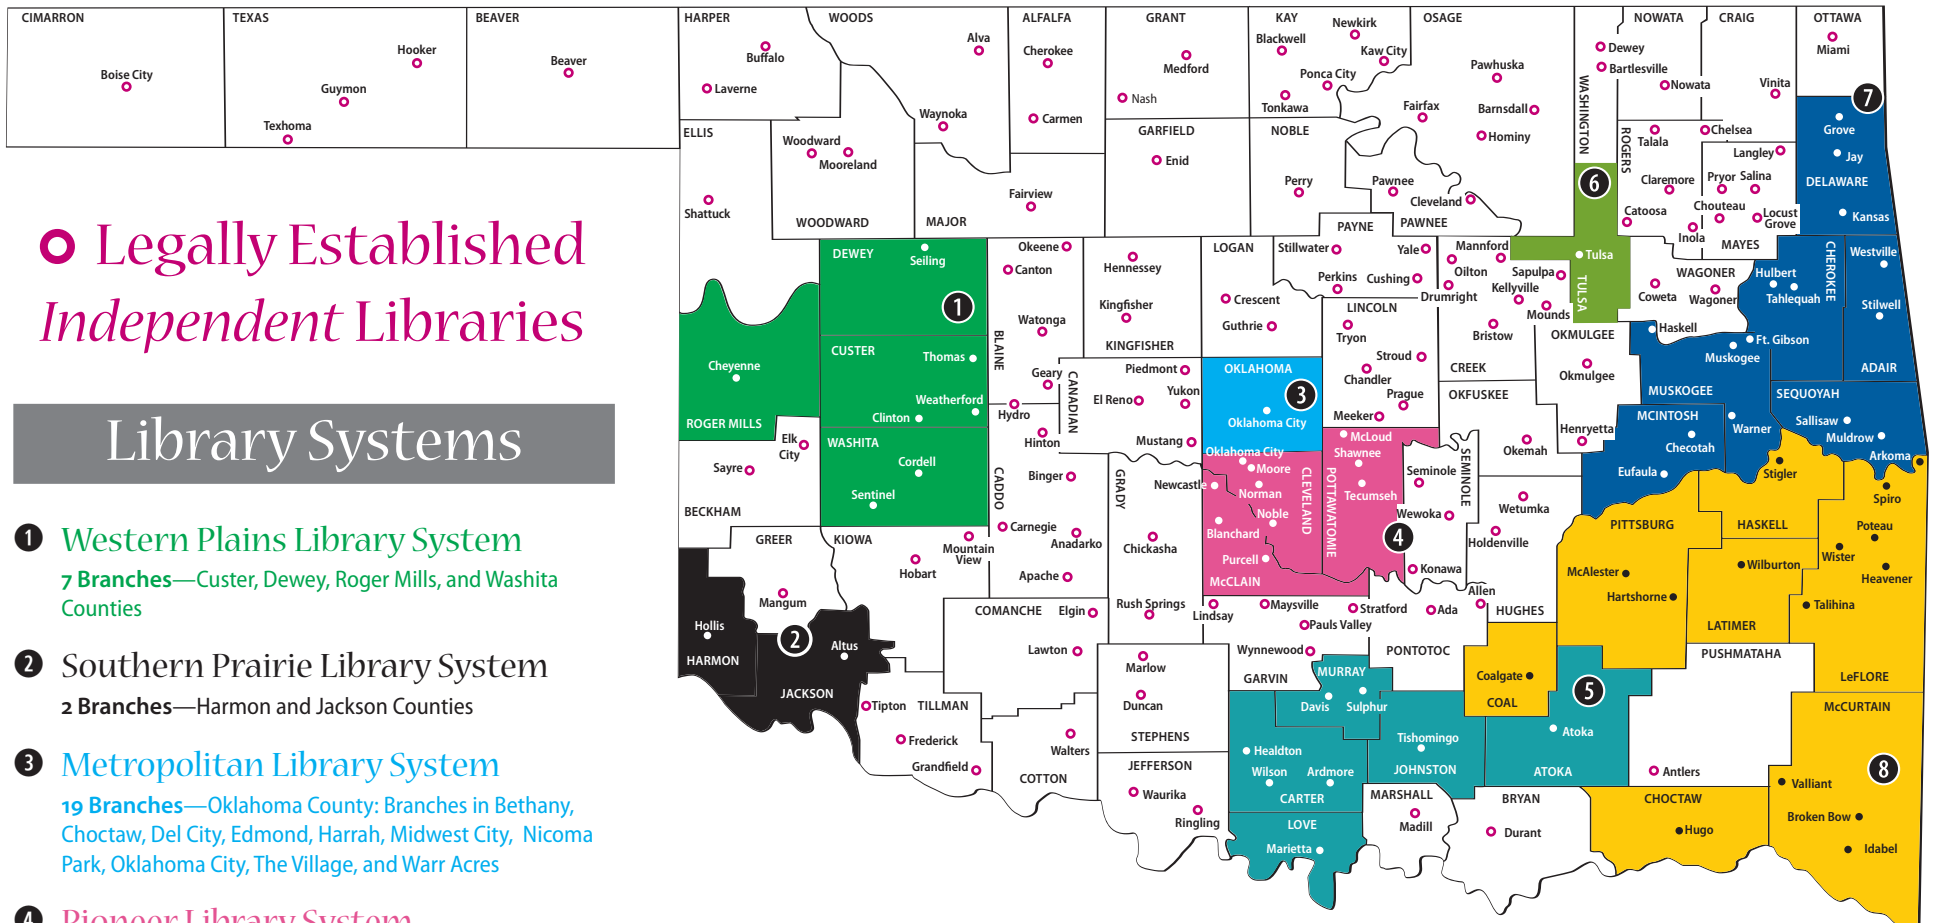

# Oklahoma Public Libraries and Library Systems

○ Legally Established  
Independent Libraries

## Library Systems

- 1 Western Plains Library System**  
**7 Branches**—Custer, Dewey, Roger Mills, and Washita Counties
- 2 Southern Prairie Library System**  
**2 Branches**—Harmon and Jackson Counties
- 3 Metropolitan Library System**  
**19 Branches**—Oklahoma County: Branches in Bethany, Choctaw, Del City, Edmond, Harrah, Midwest City, Nicoma Park, Oklahoma City, The Village, and Warr Acres
- 4 Pioneer Library System**  
**12 Branches**—Cleveland, McClain, and Pottawatomie Counties
- 5 Southern Oklahoma Library System**  
**8 Branches**—Atoka, Carter, Johnston, Love, and Murray Counties
- 6 Tulsa City-County Library System**  
**24 Branches**—Tulsa County: Branches in Bixby, Broken Arrow, Collinsville, Glenpool, Jenks, Owasso, Sand Springs, Skiatook, Sperry, and Tulsa
- 7 Eastern Oklahoma Library System**  
**15 branches**—Adair, Cherokee, Delaware, McIntosh, Muskogee, and Sequoyah Counties
- 8 Southeast Oklahoma Library System**  
**15 branches**—Choctaw, Coal, Haskell, Latimer, LeFlore, McCurtain, and Pittsburg Counties