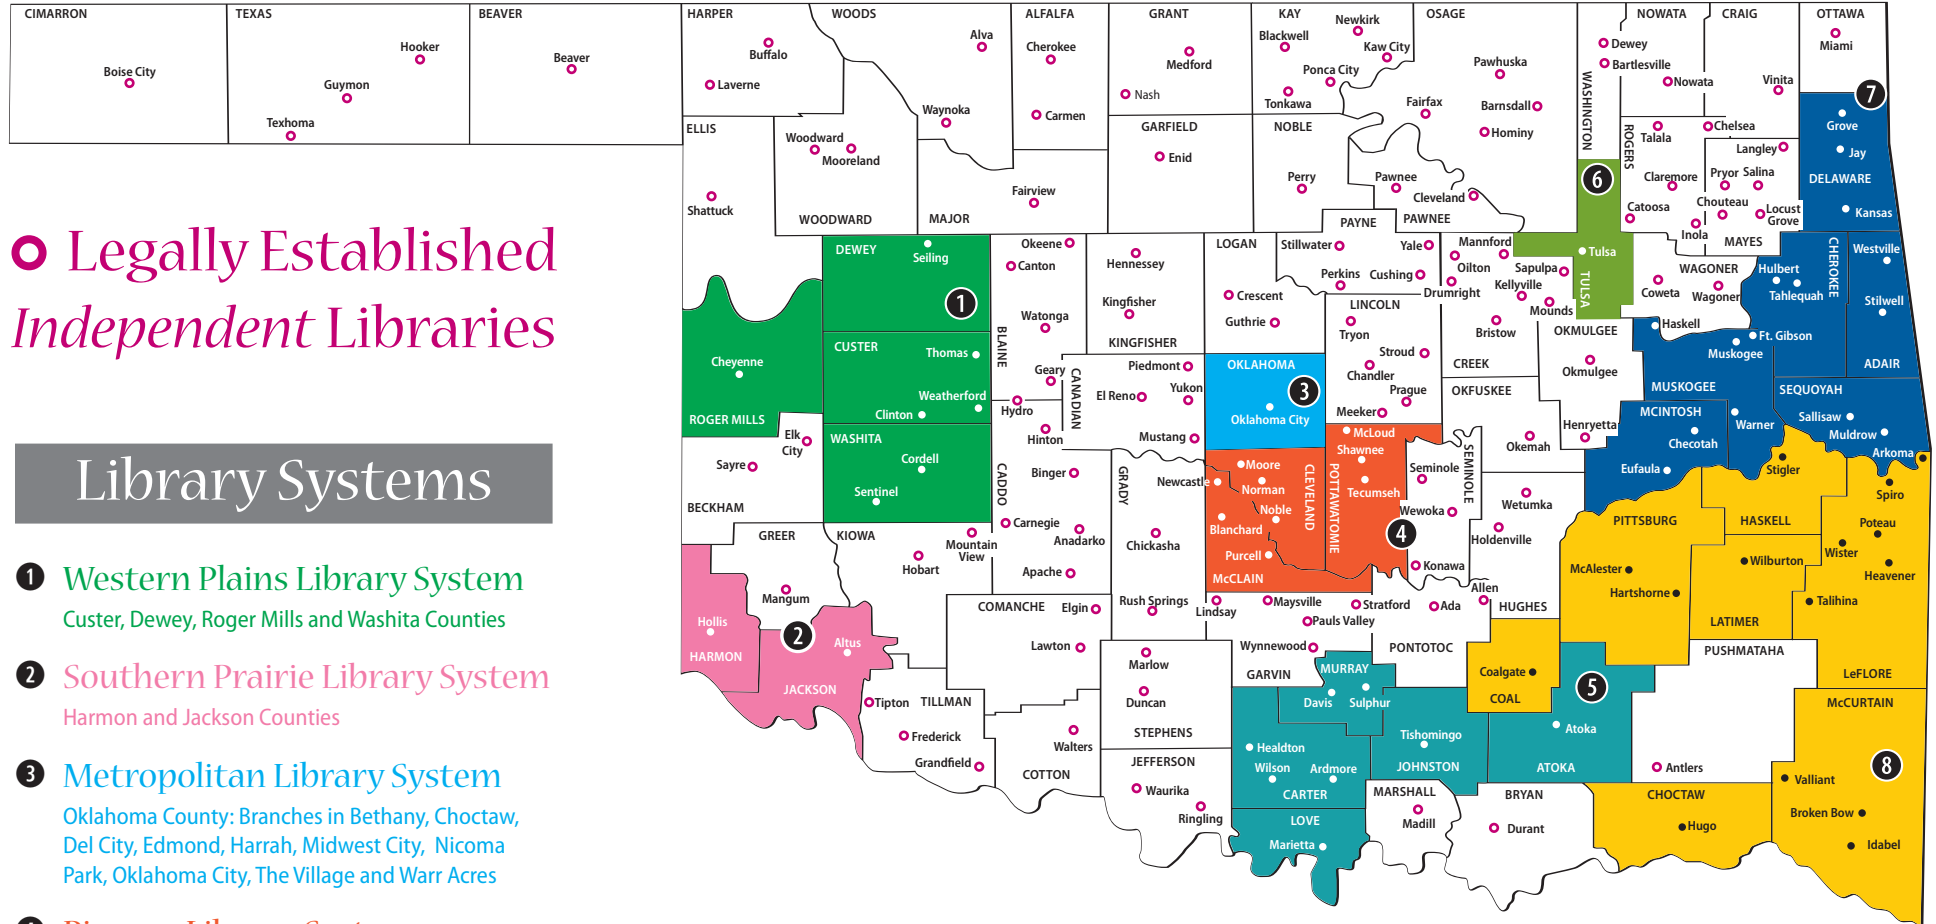

Oklahoma Public Libraries and Library Systems

○ Legally Established Independent Libraries

Library Systems

- 1 Western Plains Library System**
Custer, Dewey, Roger Mills and Washita Counties
- 2 Southern Prairie Library System**
Harmon and Jackson Counties
- 3 Metropolitan Library System**
Oklahoma County: Branches in Bethany, Choctaw, Del City, Edmond, Harrah, Midwest City, Nicoma Park, Oklahoma City, The Village and Warr Acres
- 4 Pioneer Library System**
Cleveland, McClain and Pottawatomie Counties
- 5 Southern Oklahoma Library System**
Atoka, Carter, Johnston, Love and Murray Counties
- 6 Tulsa City-County Library System**
Tulsa County: Branches in Bixby, Broken Arrow, Collinsville, Glenpool, Jenks, Owasso, Sand Springs, Skiatook, Sperry and Tulsa
- 7 Eastern Oklahoma District Library System**
Adair, Cherokee, Delaware, McIntosh, Muskogee and Sequoyah Counties
- 8 Southeast Oklahoma Library System**
Choctaw, Coal, Haskell, Latimer, LeFlore, McCurtain and Pittsburg Counties