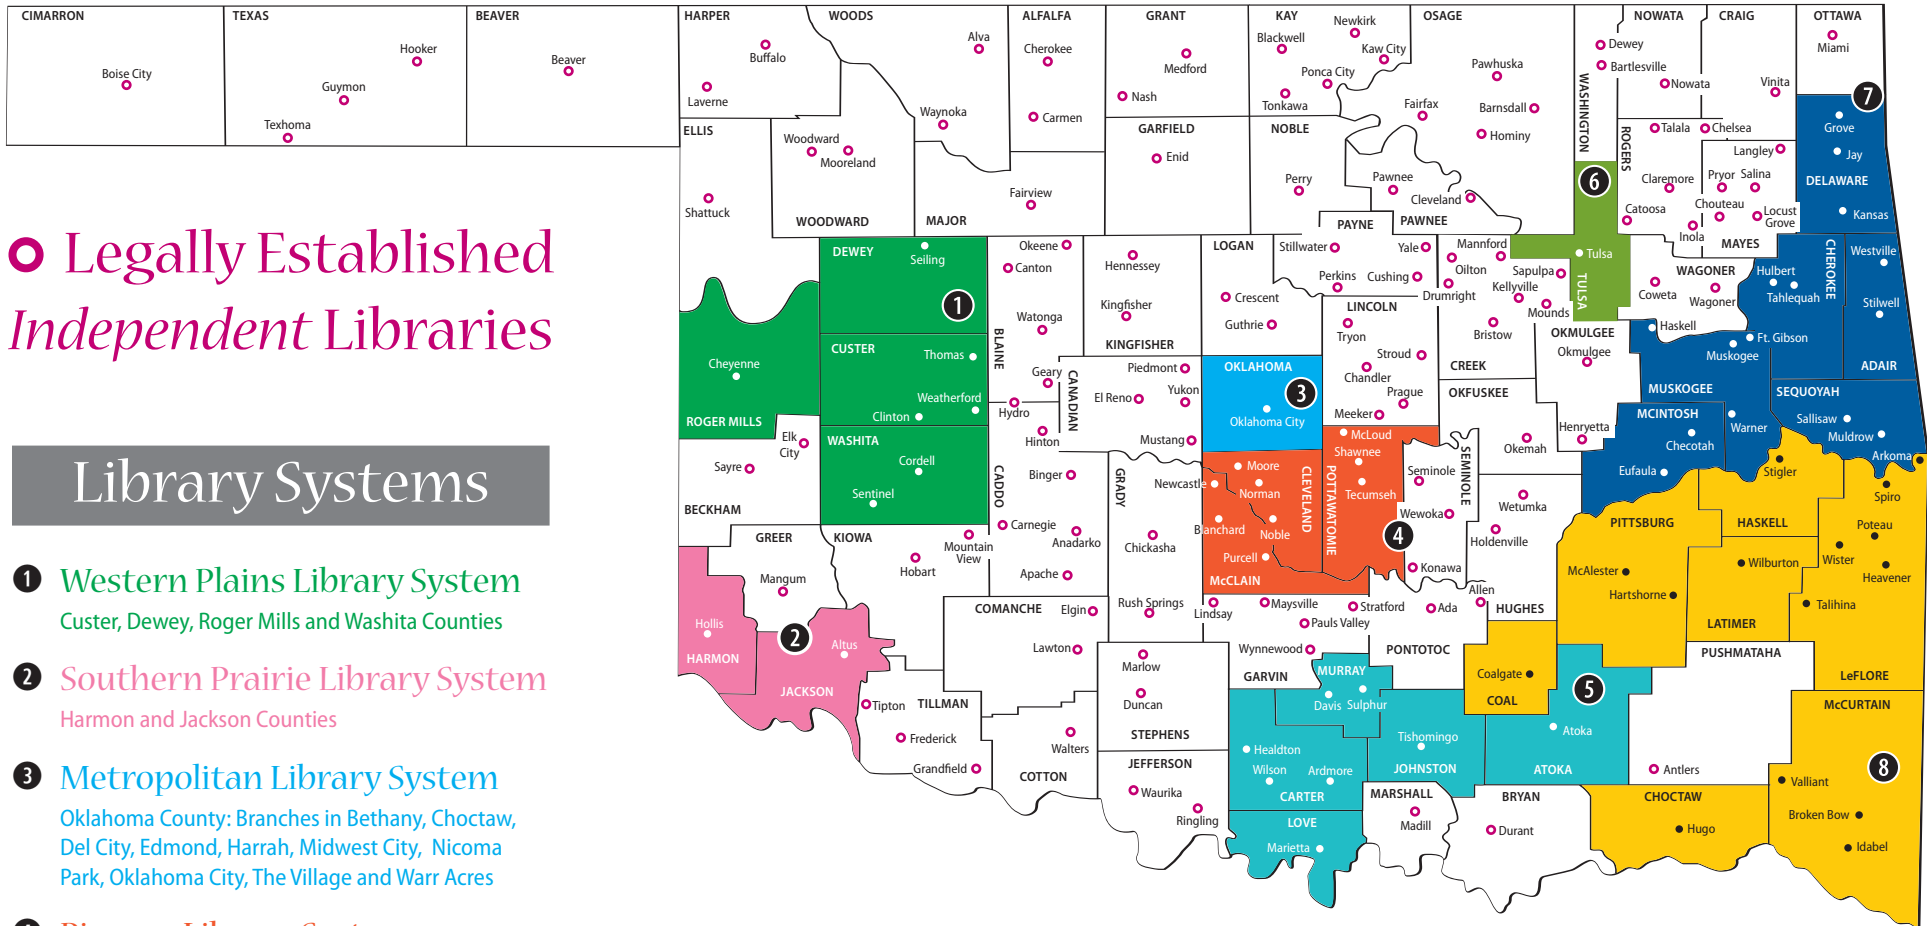

# Oklahoma Public Libraries and Library Systems

○ Legally Established Independent Libraries

## Library Systems

- 1 Western Plains Library System**  
 Custer, Dewey, Roger Mills and Washita Counties
- 2 Southern Prairie Library System**  
 Harmon and Jackson Counties
- 3 Metropolitan Library System**  
 Oklahoma County: Branches in Bethany, Choctaw, Del City, Edmond, Harrah, Midwest City, Nicoma Park, Oklahoma City, The Village and Warr Acres
- 4 Pioneer Library System**  
 Cleveland, McClain and Pottawatomie Counties
- 5 Southern Oklahoma Library System**  
 Atoka, Carter, Johnston, Love and Murray Counties
- 6 Tulsa City-County Library System**  
 Tulsa County: Branches in Bixby, Broken Arrow, Collinsville, Glenpool, Jenks, Owasso, Sand Springs, Skiatook, Sperry and Tulsa
- 7 Eastern Oklahoma District Library System**  
 Adair, Cherokee, Delaware, McIntosh, Muskogee and Sequoyah Counties
- 8 Southeastern Public Library System of Oklahoma**  
 Choctaw, Coal, Haskell, Latimer, LeFlore, McCurtain and Pittsburg Counties